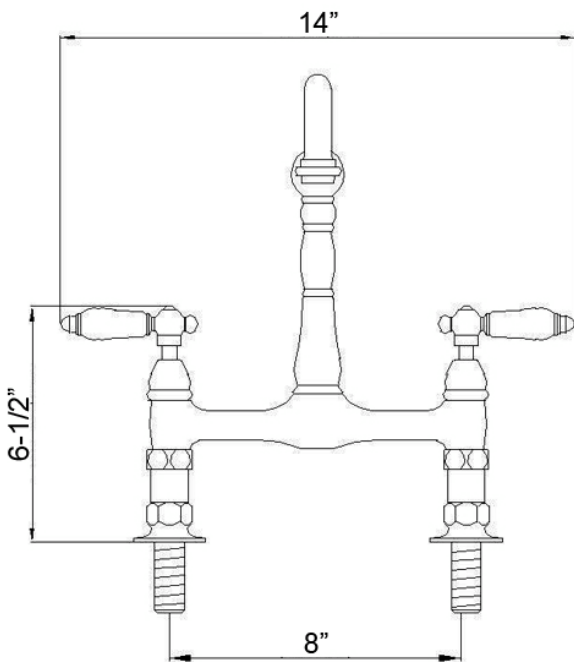

GUTHRIE KITCHEN BRIDGE FAUCET

Cat. No.
KFB514-PL

Width: 14"
Height: 12-3/4"

Features:

- ▶ Constructed of lead free solid brass
- ▶ Hooked swivel spout
- ▶ Porcelain lever handles
- ▶ Includes connection hoses
- ▶ Height to spout is 9-7/8"
- ▶ Spout reach is 8-1/2"
- ▶ Ceramic disc cartridges
- ▶ Flow rate is 1.8 GPM at 60 psi
- ▶ IAPMO/CEC/cUPC/NSF/AB1953 Certified

Finishes:

- BN** Brushed Nickel
- CP** Polished Chrome
- ORB** Oil Rubbed Bronze

Dimensions of fixture are nominal and may vary. Dimensions and specifications subject to change without notice.