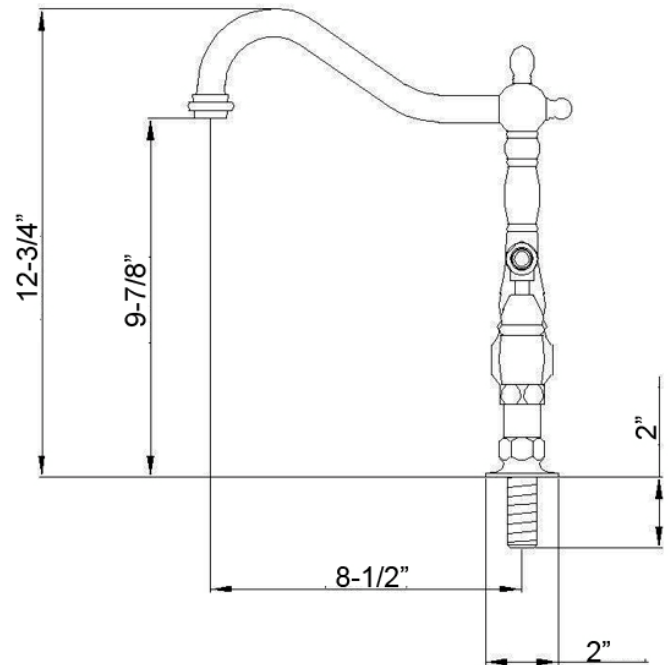

GUTHRIE KITCHEN BRIDGE FAUCET

Cat. No.
KFB514-PL

Width: 14"
Height: 12-3/4"

Features:

- ▶ Constructed of lead free solid brass
- ▶ Hooked swivel spout
- ▶ Porcelain lever handles
- ▶ Includes connection hoses
- ▶ Height to spout is 9-7/8"
- ▶ Spout reach is 8-1/2"
- ▶ Ceramic disc cartridges
- ▶ Flow rate is 1.8 GPM at 60 psi
- ▶ IAPMO/CEC/cUPC/NSF/AB1953 Certified

Finishes:

- BN** Brushed Nickel
- CP** Polished Chrome
- ORB** Oil Rubbed Bronze

Dimensions of fixture are nominal and may vary. Dimensions and specifications subject to change without notice.