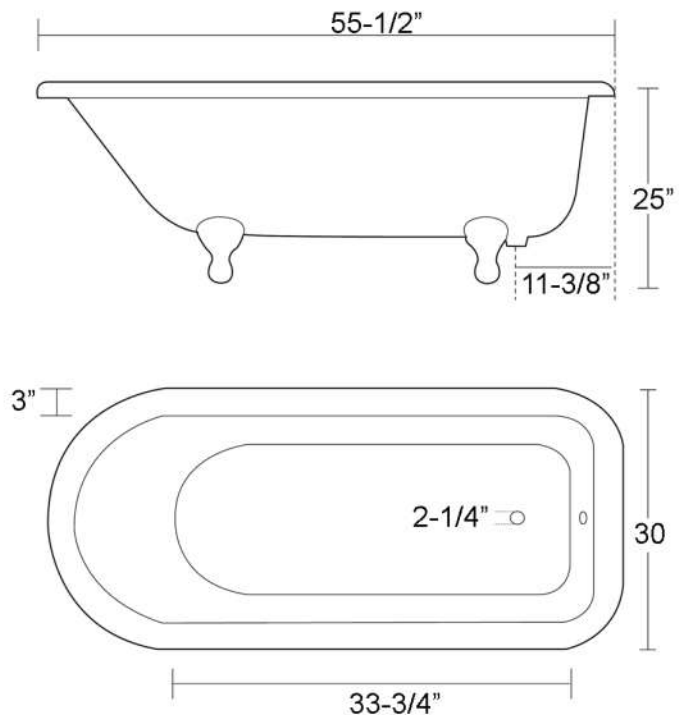

**ARISTO
55" CAST IRON
ROLL TOP TUB**

Cat. No.
CTR7H54

L: 55-1/2"
W: 30"
H: 25" (from floor to top of tub)
16-1/2" (from bottom of tub to top of tub)

Depth: 13"

The following is recommended for CTR7H54 tubs with faucet holes:

- Tub rim-mounted faucet: #4601 or 4201
- Straight bath supplies: part #5577
- Leg tub drain: part #5599
- Complete shower unit: part# 4045, 4062

Gallon Capacity:	41
Shipping Weight:	434 lbs.
Empty Weight:	247 lbs.
Filled Weight:	589 lbs.

Features:

- ▶ Inside finish is white enamel
- ▶ Cast Iron ball and claw feet available in 5 finishes
- ▶ Tub exterior is enamel
- ▶ 7" centers on tub deck
- ▶ Tub is thoroughly inspected before shipment

Dimensions of fixture are nominal and may vary within the range of tolerances established by ANSI Standard A112.19.2. Dimensions and specifications subject to change without notice.