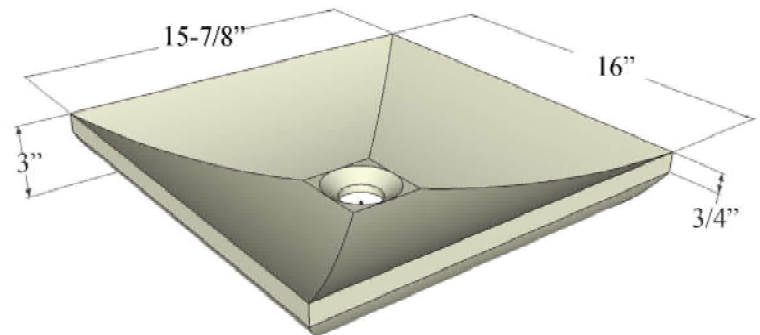

SALTA ABOVE COUNTER BASIN

Cat. No
7-475 & 7-475M

Features:

- ▶ Made of natural wood
- ▶ Available in teak (7-475) or mahogany (7-475M)
- ▶ No overflow
- ▶ 1/8" Rim
- ▶ Use with grid drain 5601 or Umbrella drain UD701

Teak

Top Dimension: 15-7/8" x 16"
Bottom Dimension: 12" x 11-3/4"
Above Counter Height: 3"

Mahogany

Interior Dimensions:

Basin interior: 15-1/2" x 15-1/2"
Basin depth: 2"

Due to the handmade nature of the products, there will be some variation in sizes, hammering and finish.