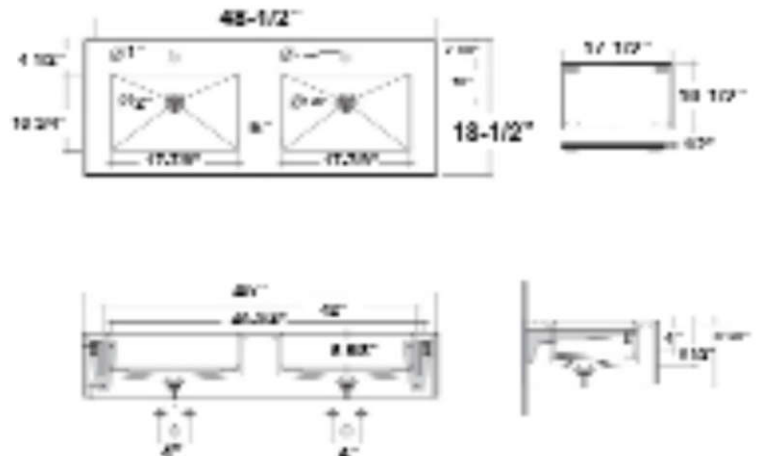

## Interior Dimensions:

Basin Interior: 17-7/8" x 10-3/4"  
Basin Depth: 5-5/8"  
Back of basin to center of faucet: 2-3/8"  
Back of basin to center of drain: 10"  
Faucet hole diameter: 1-3/8"  
Drain size: 1-5/8"

Dimensions of fixture are nominal and may vary within the range of tolerances established by ASME Standard A112.19.2.2018. Dimensions and specifications subject to change without notice.